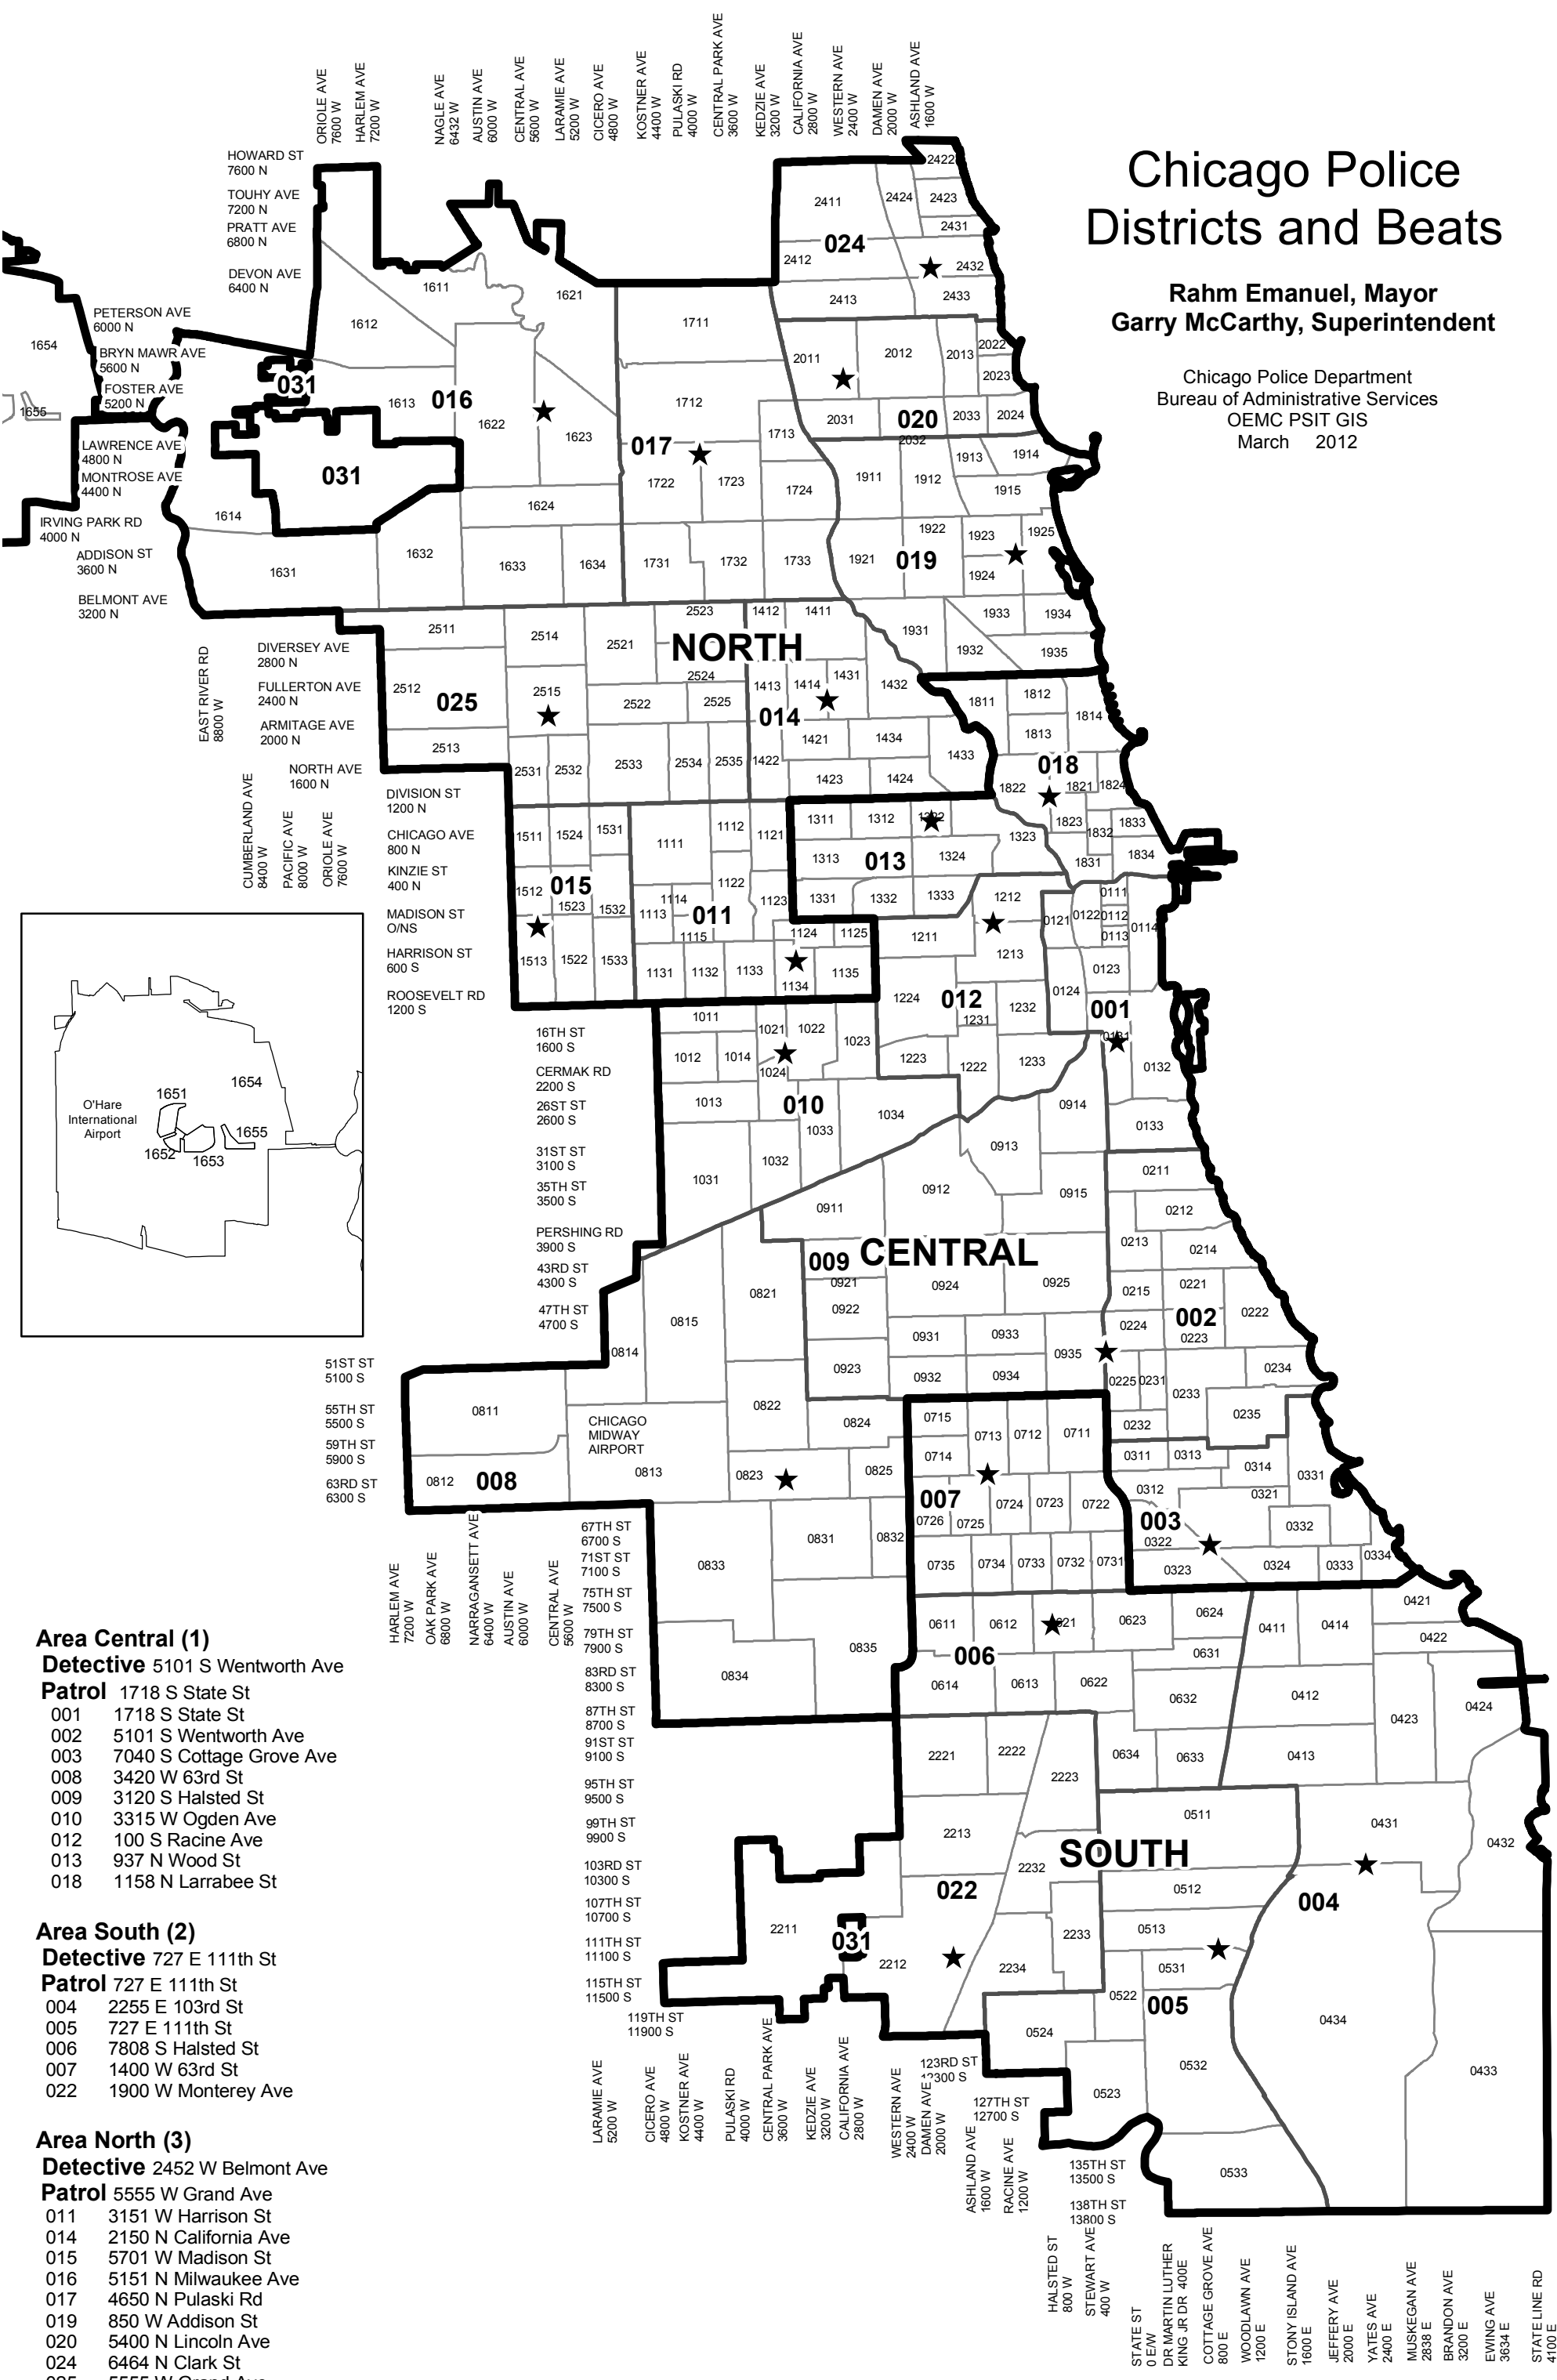

Chicago Police Districts and Beats

Rahm Emanuel, Mayor
Garry McCarthy, Superintendent

Chicago Police Department
Bureau of Administrative Services
OEMC PSIT GIS
March 2012

- Area Central (1)**
Detective 5101 S Wentworth Ave
Patrol 1718 S State St
 001 1718 S State St
 002 5101 S Wentworth Ave
 003 7040 S Cottage Grove Ave
 008 3420 W 63rd St
 009 3120 S Halsted St
 010 3315 W Ogden Ave
 012 100 S Racine Ave
 013 937 N Wood St
 018 1158 N Larrabee St

- Area South (2)**
Detective 727 E 111th St
Patrol 727 E 111th St
 004 2255 E 103rd St
 005 727 E 111th St
 006 7808 S Halsted St
 007 1400 W 63rd St
 022 1900 W Monterey Ave

- Area North (3)**
Detective 2452 W Belmont Ave
Patrol 5555 W Grand Ave
 011 3151 W Harrison St
 014 2150 N California Ave
 015 5701 W Madison St
 016 5151 N Milwaukee Ave
 017 4650 N Pulaski Rd
 019 850 W Addison St
 020 5400 N Lincoln Ave
 024 6464 N Clark St
 025 5555 W Grand Ave

STATE ST
O'EW
DR. MARTIN LUTHER
KING JR DR 400E
COTTAGE GROVE AVE
800 E
WOODLAWN AVE
1200 E
STONY ISLAND AVE
1600 E
JEFFERY AVE
2000 E
YATES AVE
2400 E
MUSKEGAN AVE
2838 E
BRANDON AVE
3200 E
EWING AVE
3634 E
STATE LINE RD
4100 E